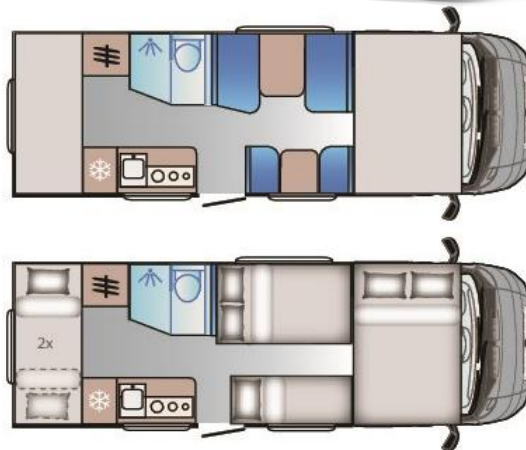

SUN LIVING A 70 DK

TECHNICAL DATA

CHASSIS	
Emissions rating	Euro 6D
Citroen 6.3 2.2 140 Hp 35 L	X
DIMENSIONS AND WEIGHTS	
Body length (mm)	6995
Total width (mm)	2320
Total height (mm)	3090
Internal height (mm)	2100
Mass in running order (MRO, Kg)	2923
Maximum authorized weight (Kg)	3500
Maximum towing weight (Kg)	2000
Maximum loading weight (Kg)	577
Wheel base (mm)	4035
Nr. of homologated seats incl. driver's seat	6
CHASSIS EQUIPMENT	
ABS + EBD	X
Fix & Go Kit (instead of spare wheel) Fiat	X
Colored front bumpers white	X
Rear fog lights	X
Double electric door mirror with demist function	X
Covers for seats pedestal	X
DRL halogen day time running lights	X
Reinforced "camping car" tires	X
Front drive	X